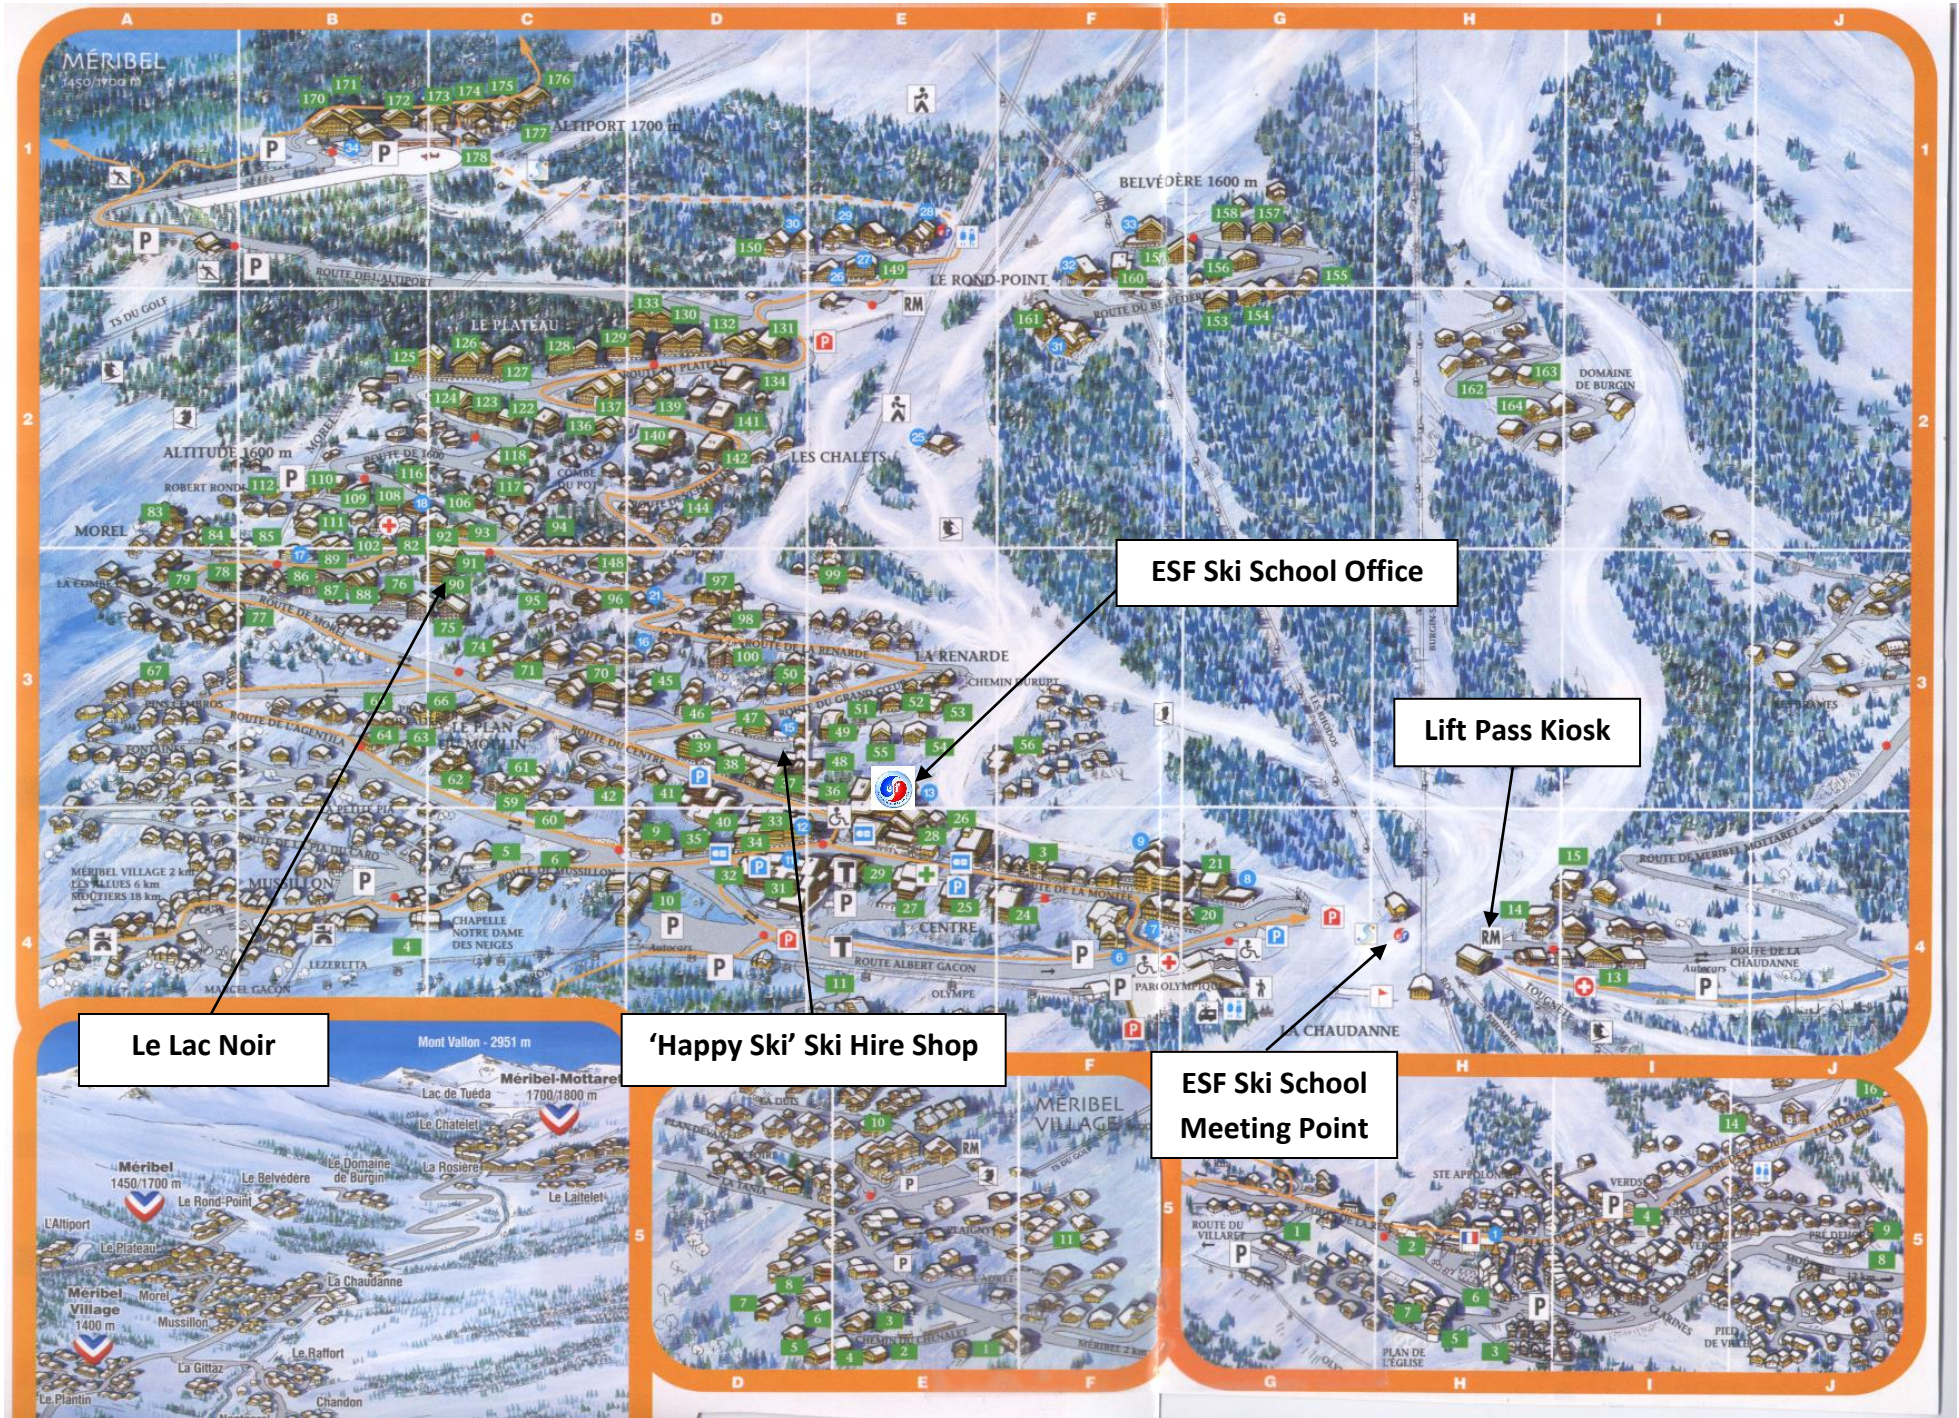

# MERIBEL

ESF Ski School Office

Lift Pass Kiosk

Le Lac Noir

'Happy Ski' Ski Hire Shop

ESF Ski School Meeting Point